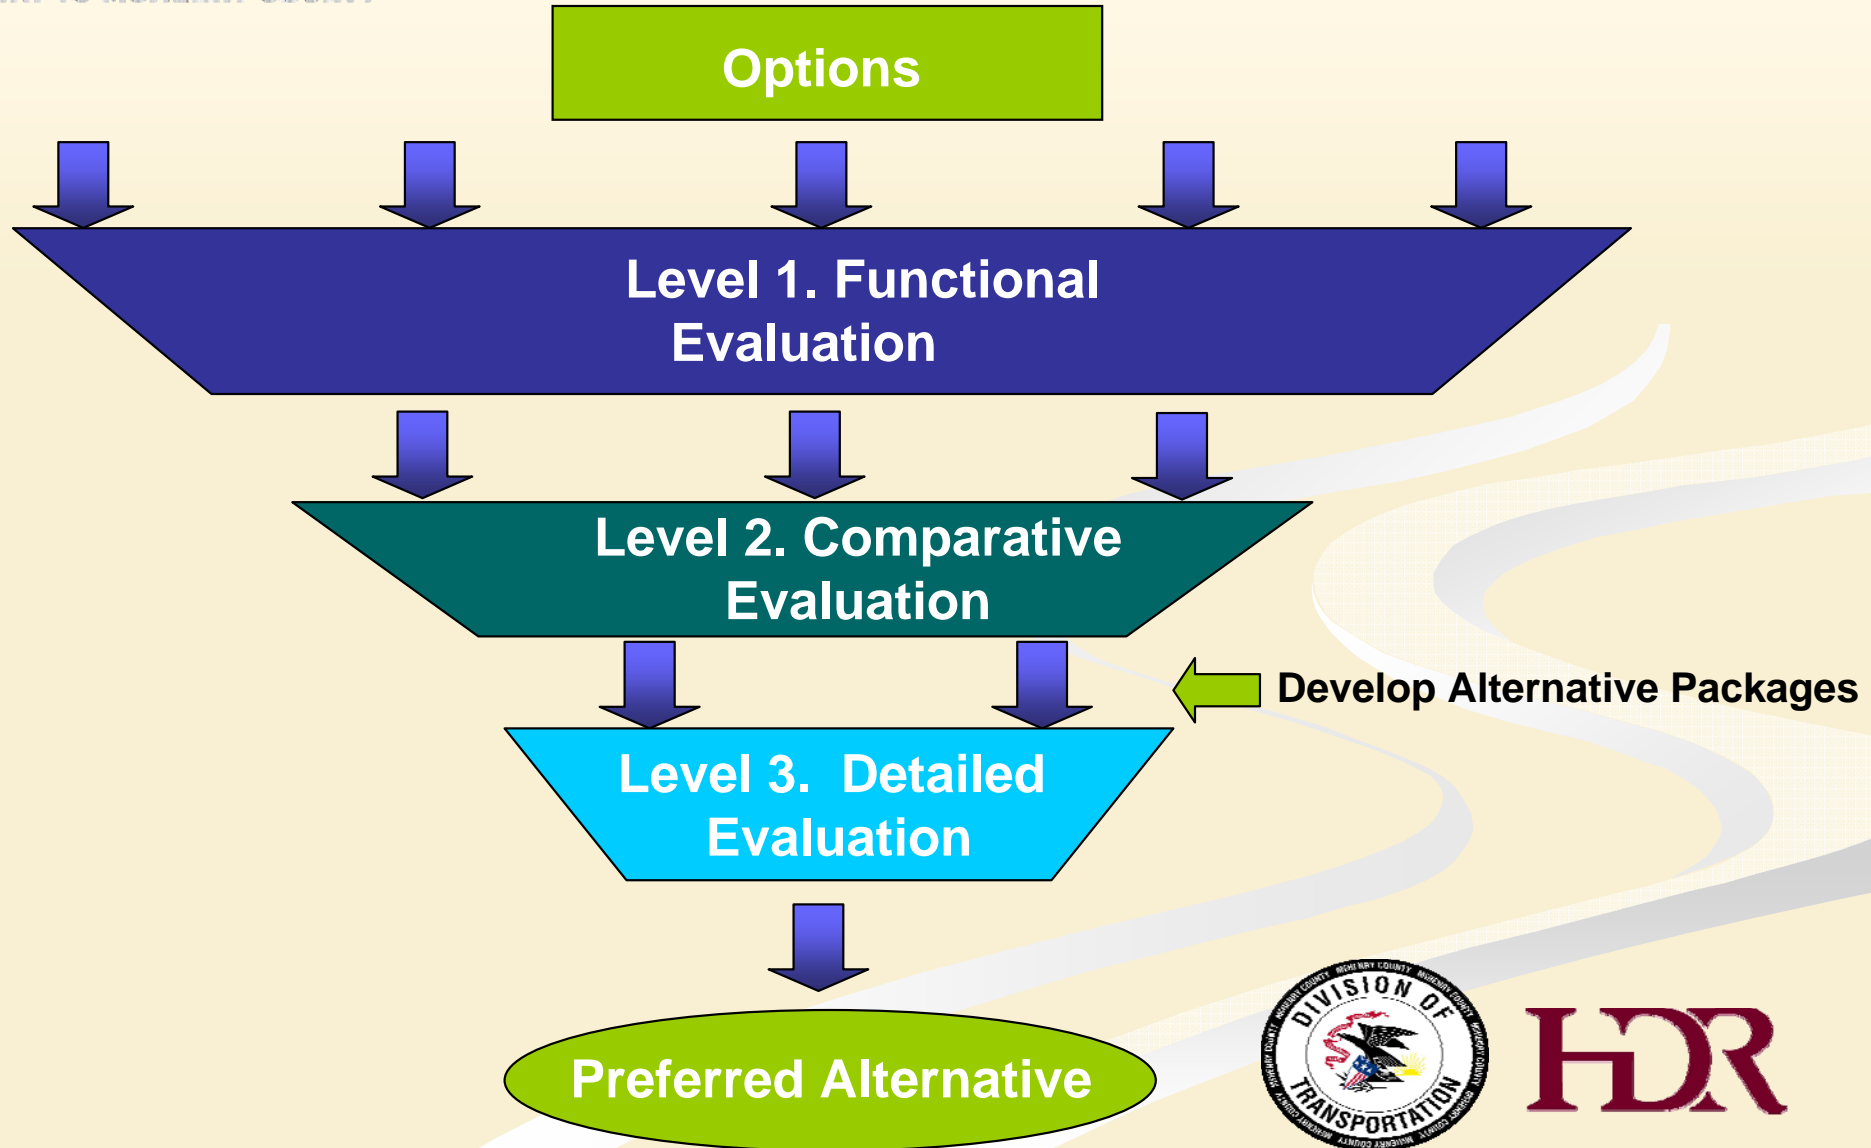

GATEWAY TO MCHENRY COUNTY

Evaluation Process

HDR